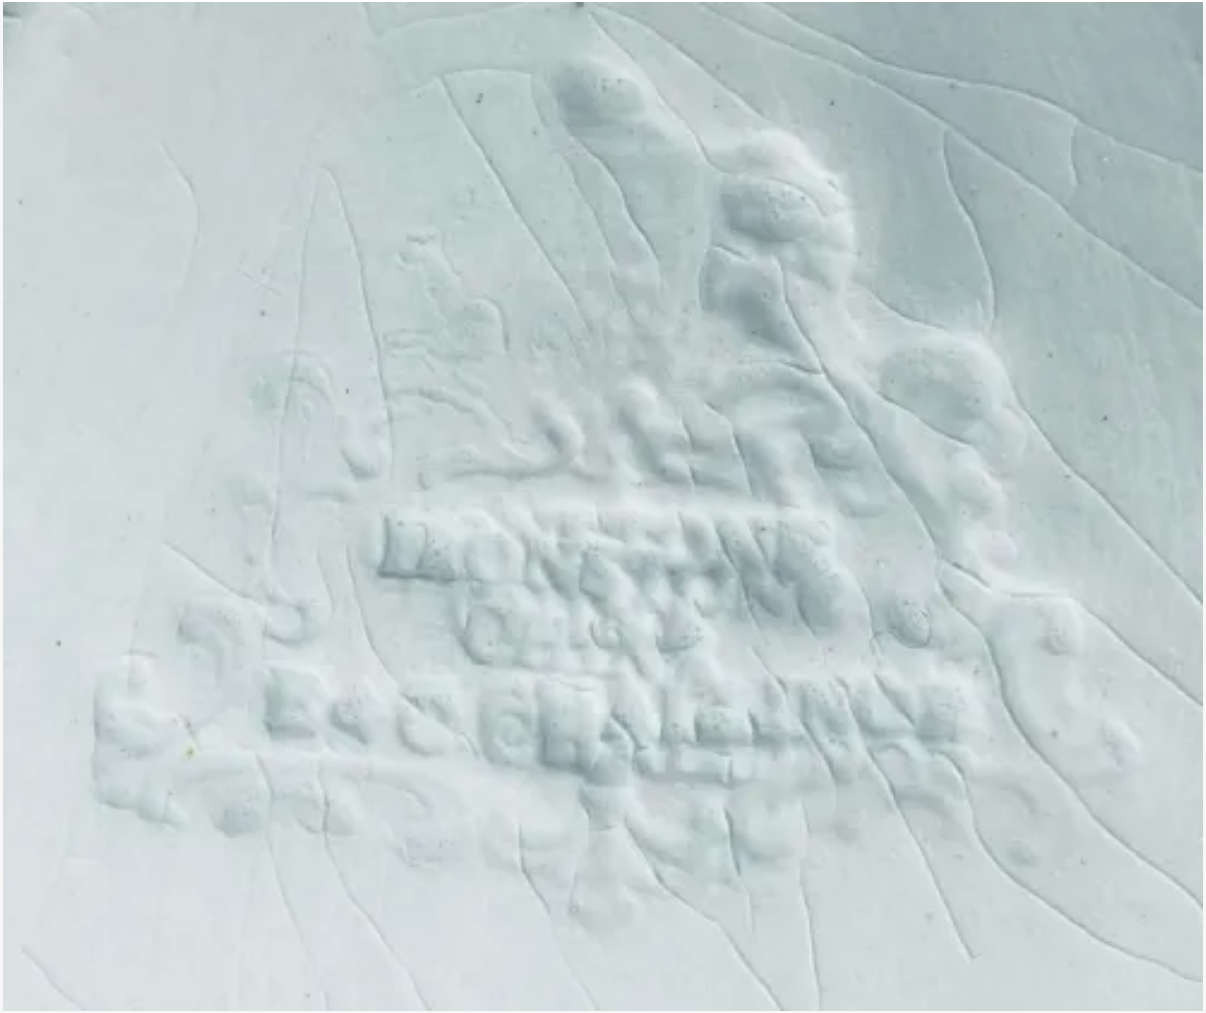

Columbia Shape | E. & C. Challinor | Relish Dish | Mark | 003

Shape Name

[Columbia Shape](#)

Potter Name

[Challinor, E. & C. \(& Co.\)](#)

Photo Type

Mark - Photo

Item

Relish Dish

Parent Image

[Columbia Shape | E. & C. Challinor | Relish Dish | Item | 002](#)

[Enlarge Image](#)