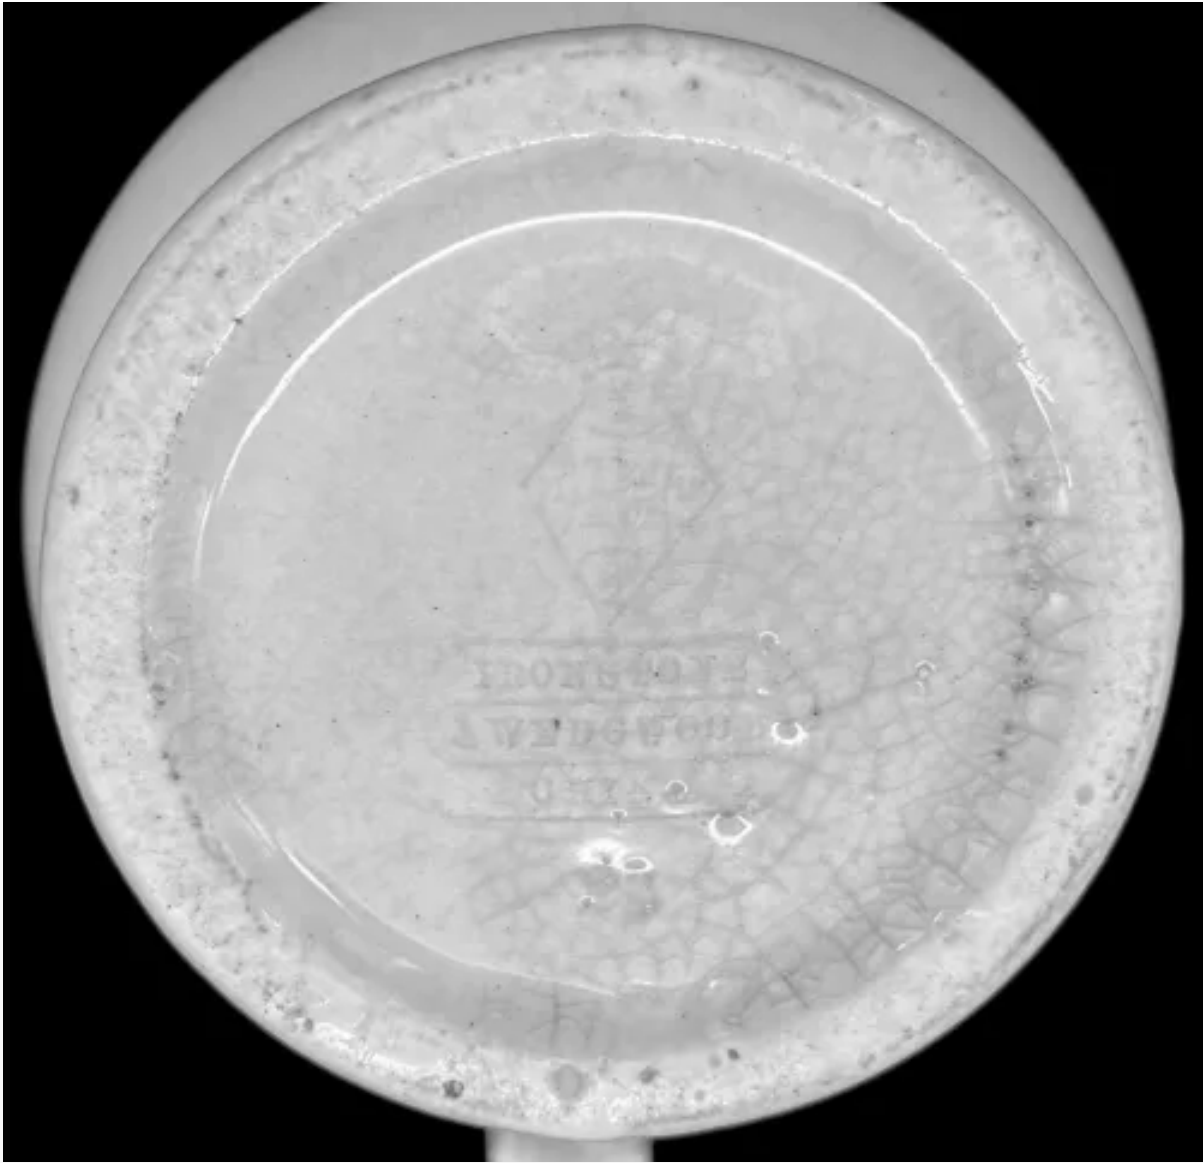

Erie Shape (Sharon Arch) | J. Wedgwood | Mug | Mark | 002

Shape Name

[Erie Shape \(Sharon Arch\)](#)

Potter Name

[Wedgwood, J.](#)

Photo Type

Mark - Photo

Item

Mug - Various Sizes

Parent Image

[Erie Shape \(Sharon Arch\) | J. Wedgwood | Mug | Item | 001](#)

[Enlarge Image](#)