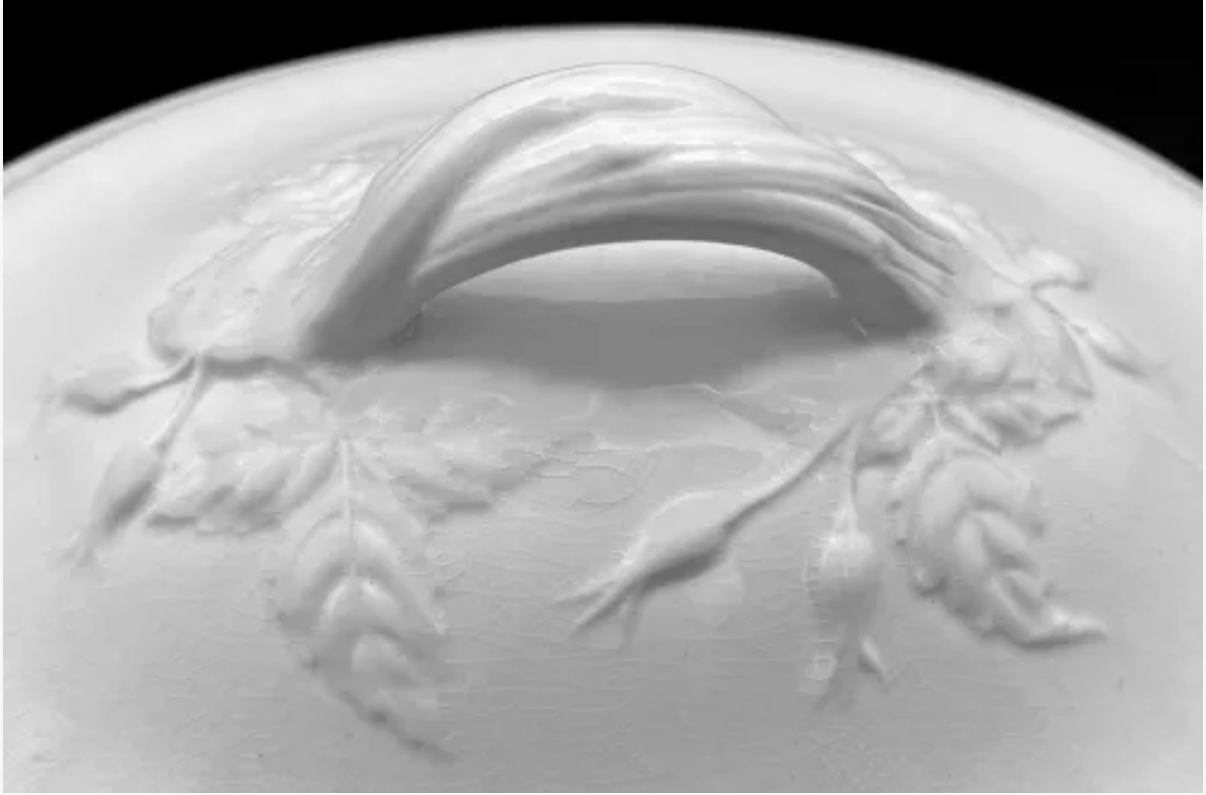

Fuchsia | Unspecified | Sauce or Soup Tureen Base and Lid | Finial | 003

Shape Name

[Fuchsia](#)

Potter Name

[Unspecified](#)

Photo Type

Finial - Photo

Item

Sauce or Soup Tureen Base and Lid

Parent Image

[Fuchsia | Unspecified | Sauce or Soup Tureen Base and Lid | Item | 002](#)

[Enlarge Image](#)