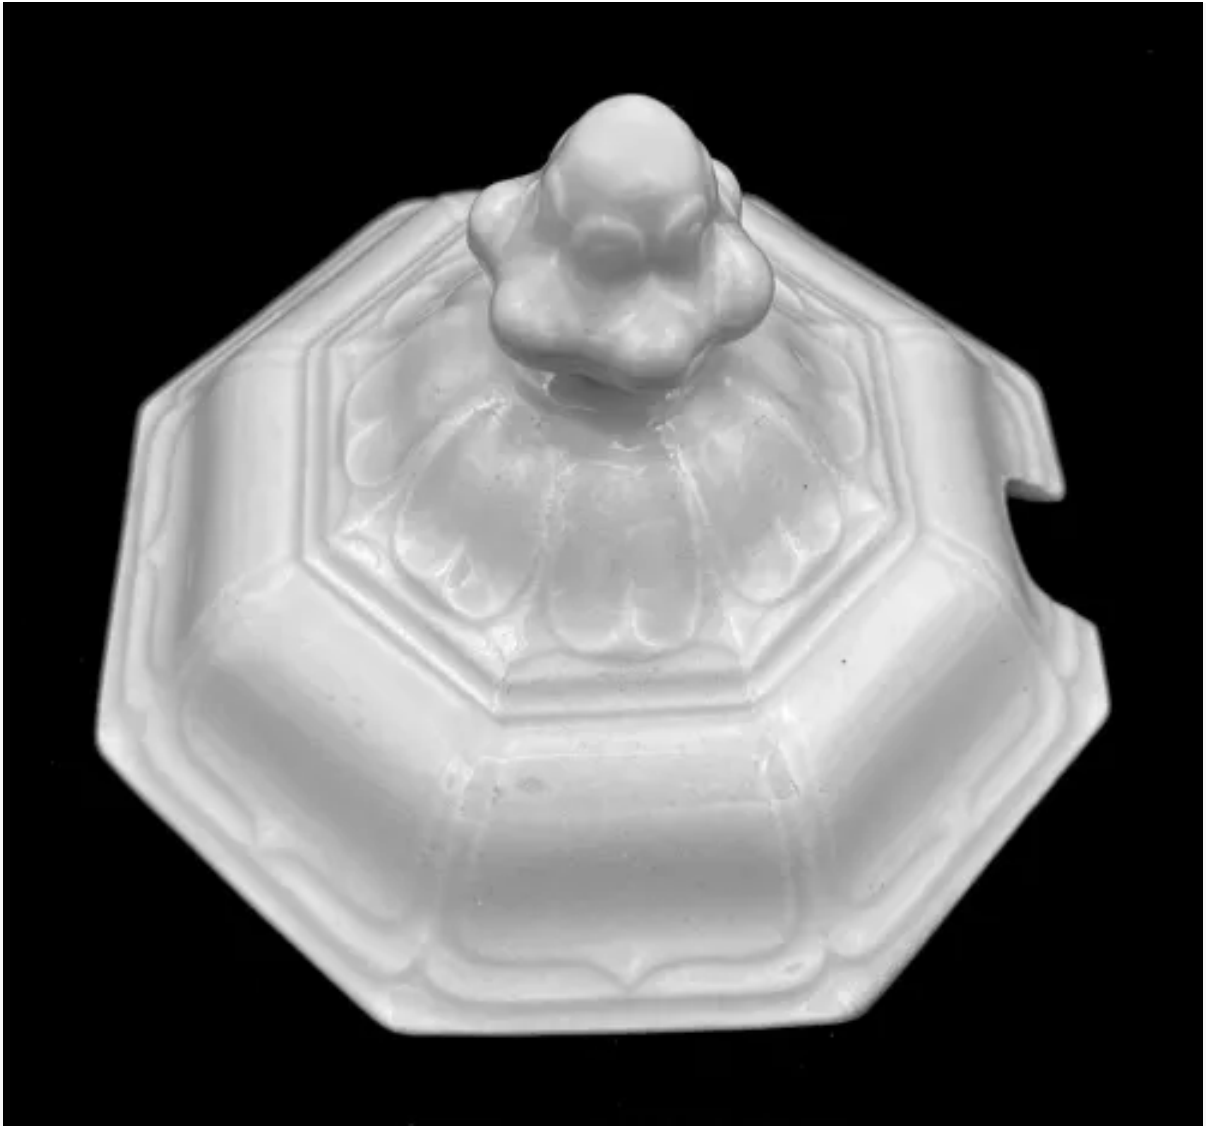

[Enlarge Image](#)