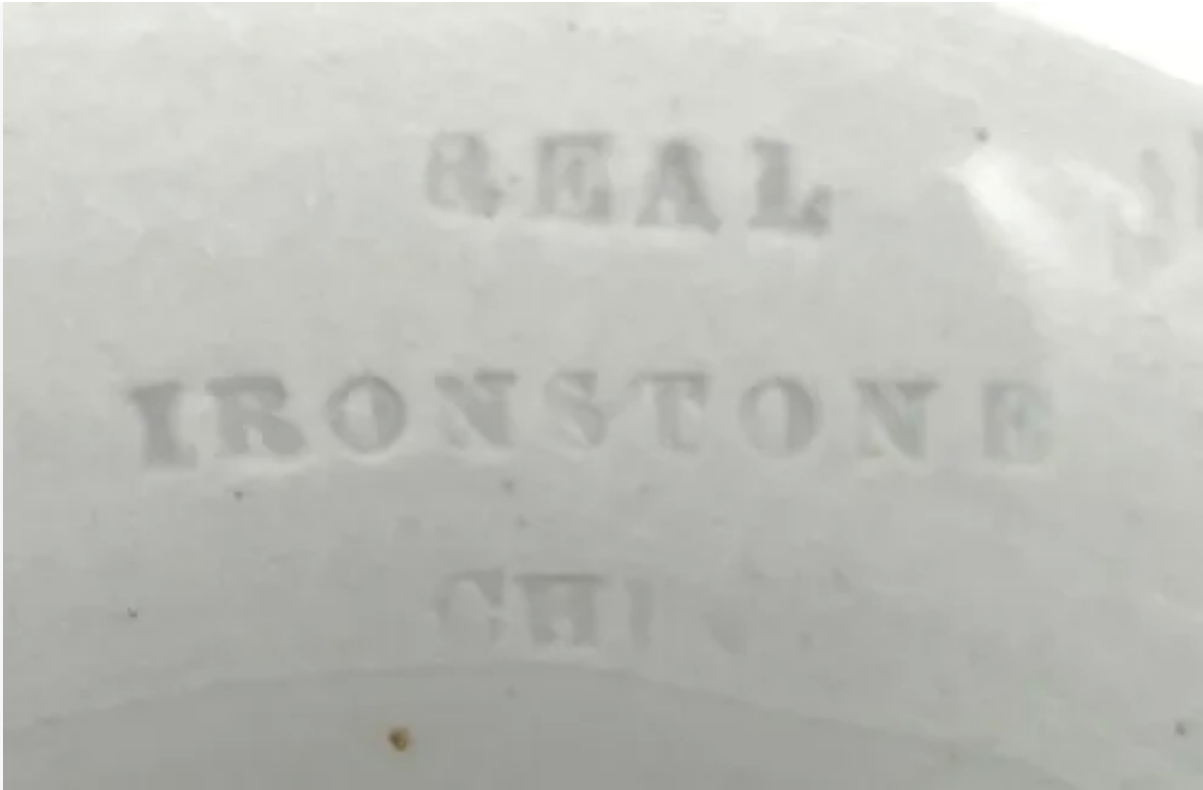

Gothic | Francis Morley (& Co.) | Reticulated Compote | Mark | 002

Shape Name

[Gothic](#)

Potter Name

[Morley, Francis \(& Co.\)](#)

Photo Type

Mark - Photo

Item

Compote - Reticulated

Parent Image

[Gothic | Francis Morley \(& Co.\) | Reticulated Compote | Item | 001](#)

[Enlarge Image](#)