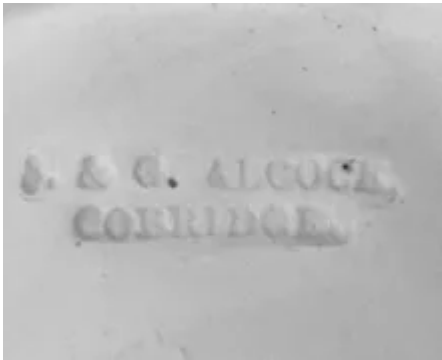

Gothic | J. & G. Alcock | Reticulated Basket Underplate | Item | 001

Shape Name

[Gothic](#)

Potter Name

[Alcock, J. & G.](#)

Photo Type

Item - Photo

Item

Basket - Reticulated Underplate

Parent Image

[Gothic | J. & G. Alcock | Reticulated Basket with Underplate | Item | 001](#)

[Enlarge Image](#)

Associated Images

**Gothic | J. & G. Alcock |
Reticulated Basket Underplate |
Mark | 002**