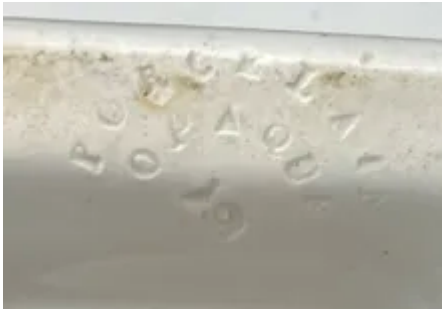

Gothic | J. & G. Alcock | Table Pitcher | Item | 002

Shape Name

Gothic

Potter Name

Alcock, J. & G.

Photo Type

Item - Photo

Item

Pitcher - Table - Various Sizes

[Enlarge Image](#)

Associated Images

**Gothic | J. & G. Alcock | Table
Pitcher | Mark | 001**

**Gothic | J. & G. Alcock | Table
Pitcher | Mark | 003**

**Gothic | J. & G. Alcock | Table
Pitcher | Mark | 006**