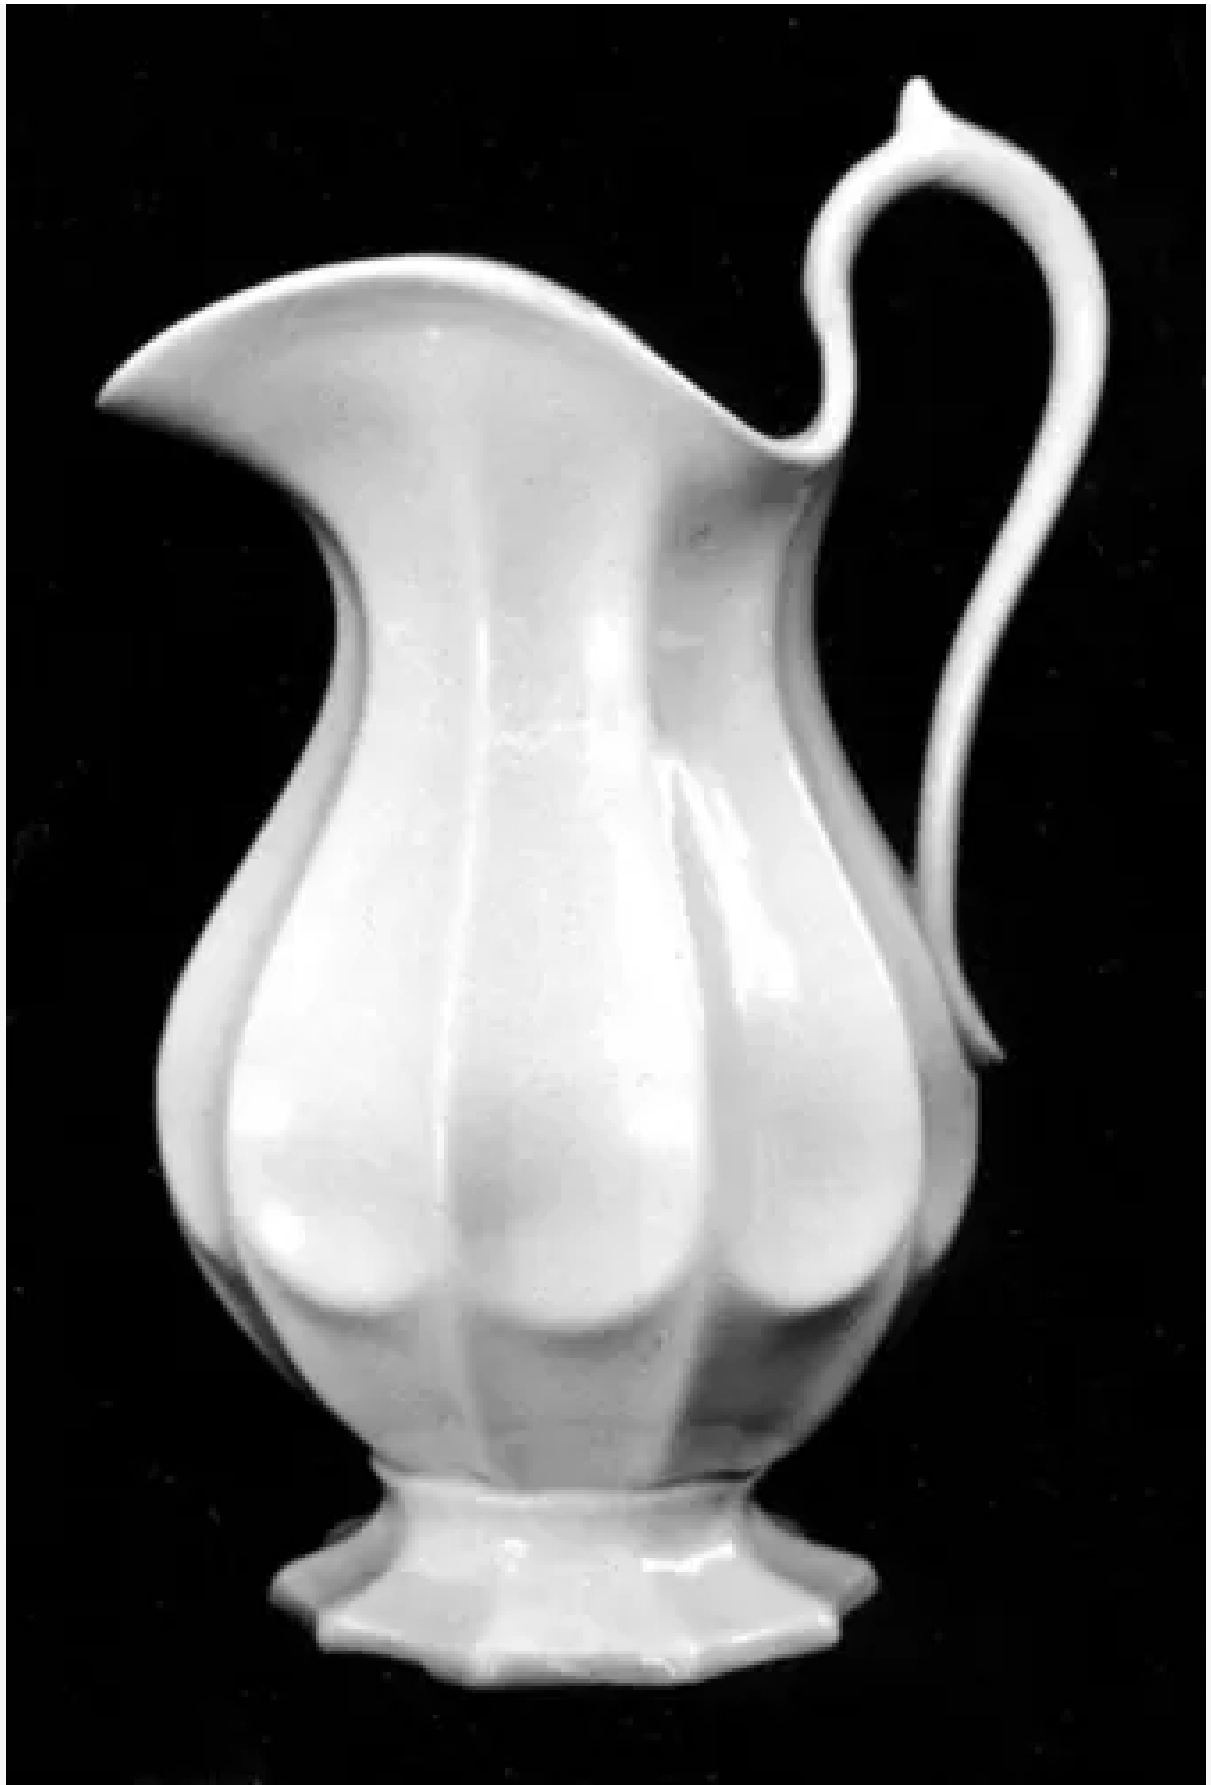

Gothic | Jacob Furnival | Ewer | Item | 002

Shape Name

[Gothic](#)

Potter Name

[Furnival, Jacob](#)

Photo Type

Item - Photo

Item

Ewer

Parent Image

[Gothic | Jacob Furnival | Ewer | Item | 001](#)

[Enlarge Image](#)

Associated Images

**Gothic | Jacob Furnival | Ewer |
Mark | 003**