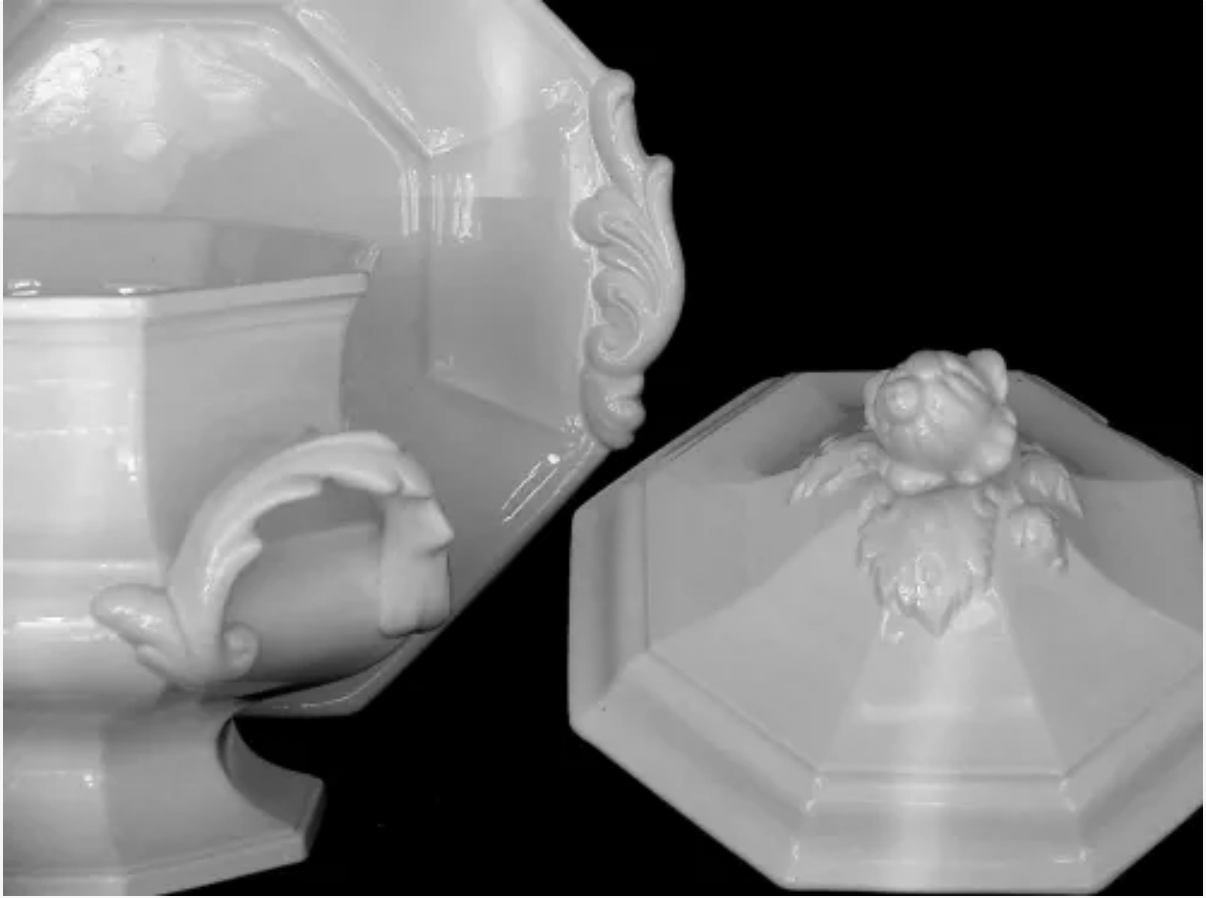

Gothic | John Ridgway & Co. | Sauce or Soup Tureen Base, Lid, and Underplate | Item | 001

Shape Name

[Gothic](#)

Potter Name

[Ridgway, John & Co.](#)

Photo Type

Item - Photo

Item

Sauce or Soup Tureen Base, Lid, and Underplate

Parent Image

[Gothic | John Ridgway & Co. | Sauce or Soup Tureen Base, Lid, Underplate, and Ladle | Item | 001](#)

[Enlarge Image](#)