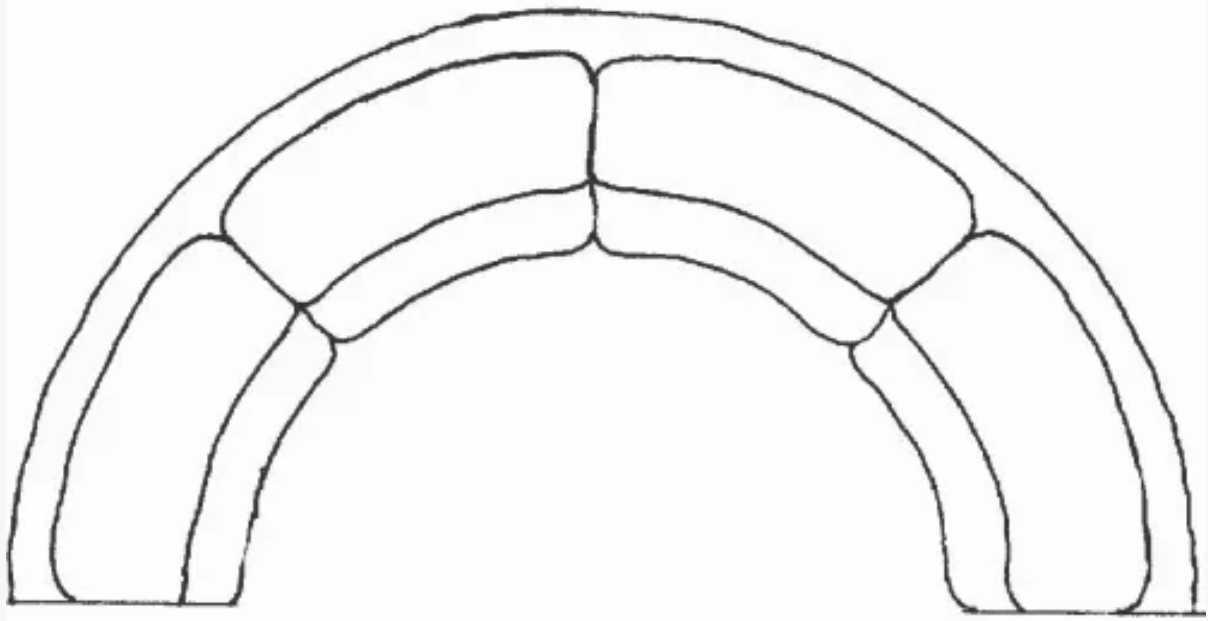

Havelock Shape | Holland & Green (Late Harvey) **[Plate | Item | Draw | 001]**

Shape Name

[Havelock Shape](#)

Potter Name

[Holland & Green \(Late Harvey\)](#)

Photo Type

Item - Drawing

Item

Plate - Various Sizes 4" to 10"

Parent Image

[Havelock Shape | Holland & Green \(Late Harvey\) | Plate | Item | 002](#)

[Enlarge Image](#)