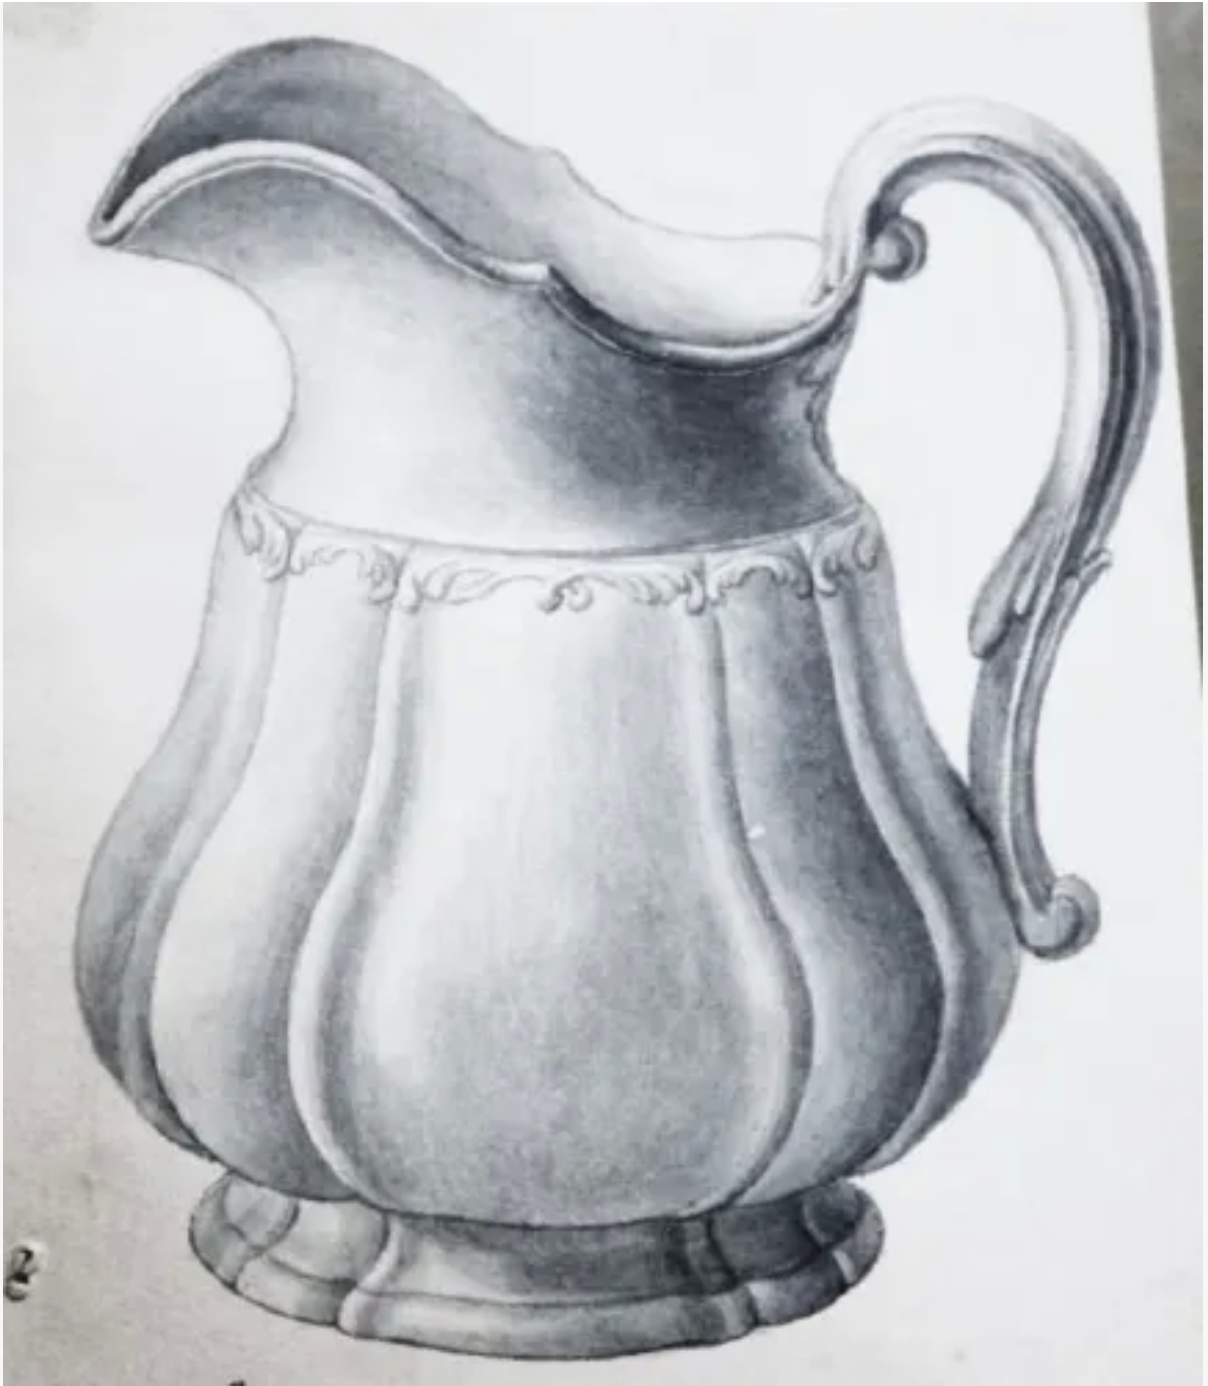

[Enlarge Image](#)