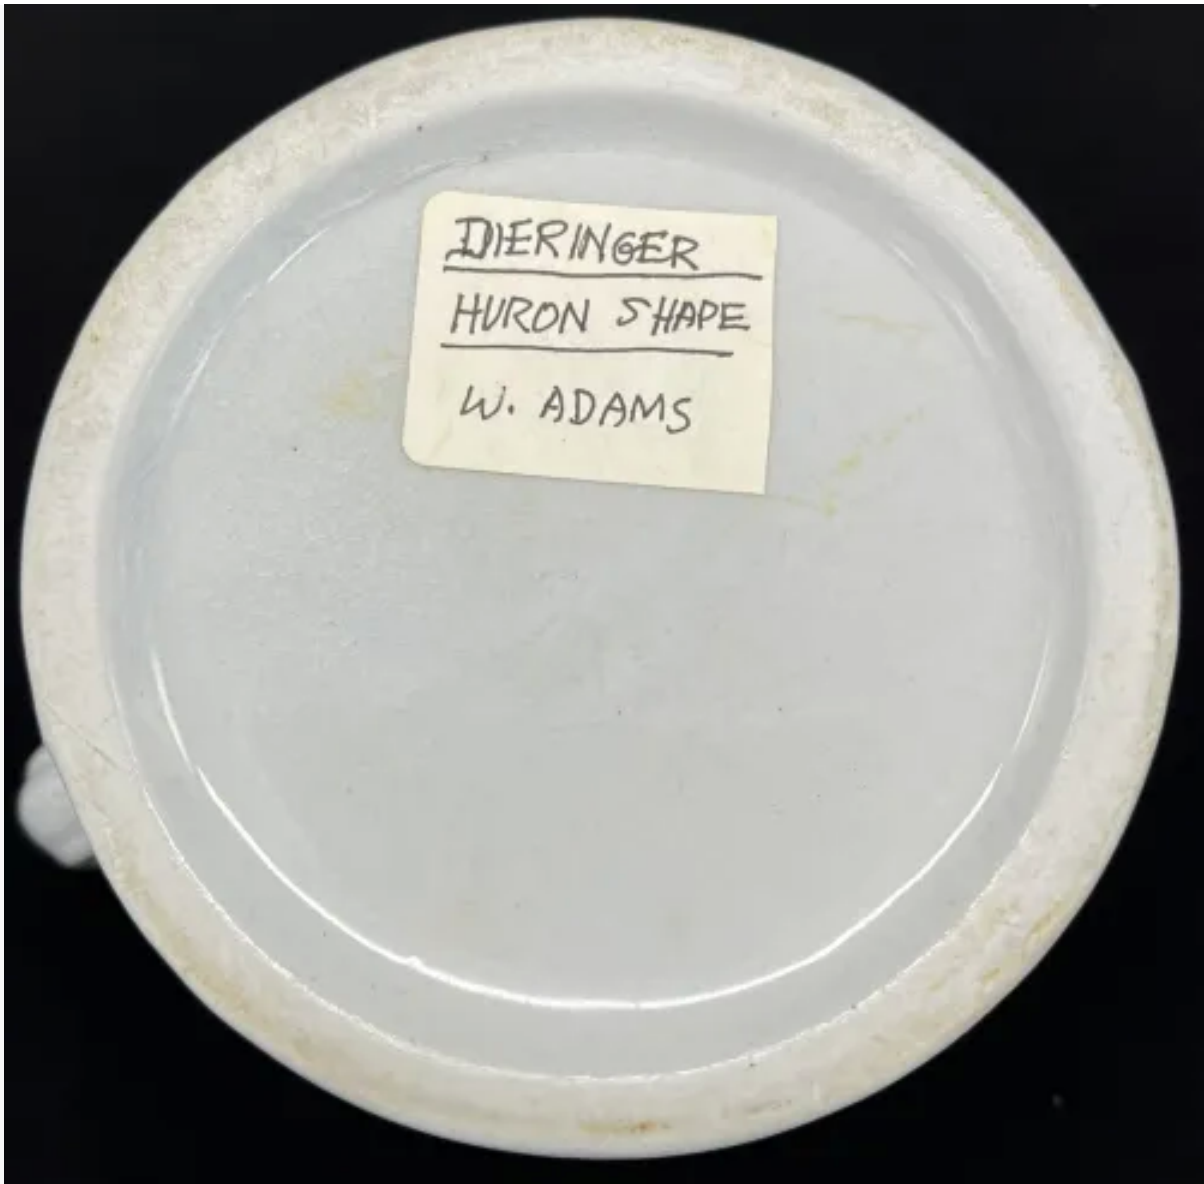

Huron Shape | William Adams & Sons | Mug | Mark | 004

Shape Name

[Huron Shape](#)

Potter Name

[Adams, William & Sons](#)

Photo Type

Mark - Photo

Item

Mug - Various Sizes

Parent Image

[Huron Shape | William Adams & Sons | Mug | Item | 003](#)

[Enlarge Image](#)