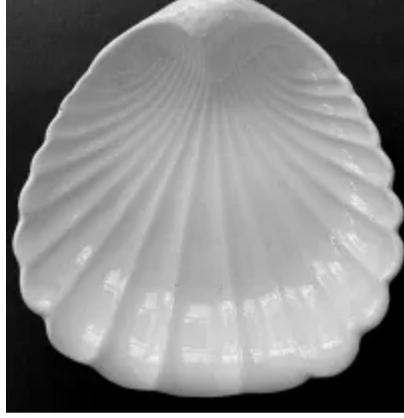

## POTTER TRANSITIONS

Former Potter Name: C. & W. K. Harvey

**Years: From 1835 to 1853**

**Subsequent Potter Name: Green, Clarke & Clay**  
**Years: From 1882 to 1887**

## **Related Shapes**

**Aurora**

**Bell Tracery**

**Florentine**

**Gem (Hyacinth)**

**Gothic**

**Grape Octagon**

**Havelock Shape**

**Holland & Green Shell**

**Mobile Shape**

**Union Shape**

**White Oak and Acorn**

**Wrapped Sydenham**